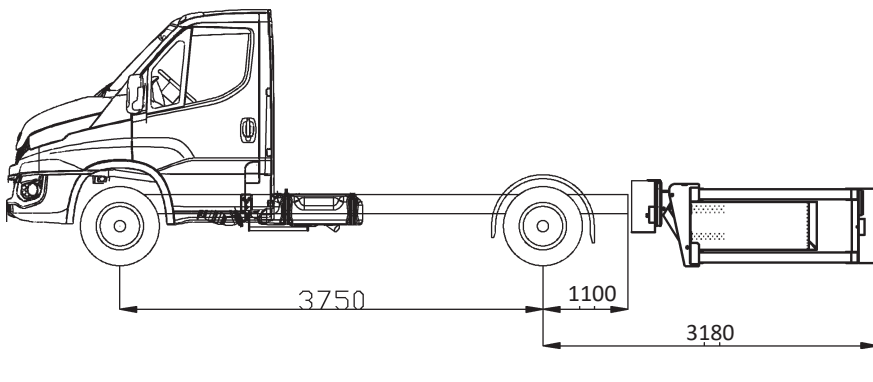

INNOV8 EQUIPMENT

LTMA 70KM

Product Information

- » Safely absorb impacts at speeds of 70km/hr
- » Suitable for vehicles over 3.5 tonnes
- » Lightweight aluminium crash cushion
- » Galvanised steel support structure
- » Hydraulic lifting frame
- » Easy control system
- » Mounted to IVECO Daily cab chassis