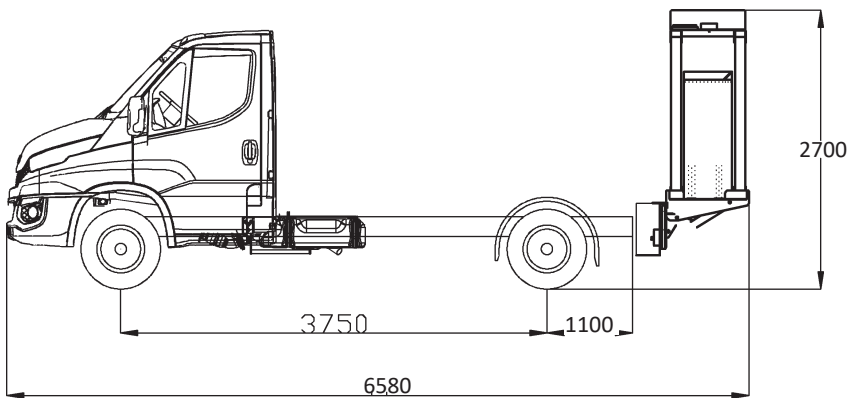

## Product Information

- » Safely absorb impacts at speeds of 70km/hr
- » Suitable for vehicles over 3.5 tonnes
- » Lightweight aluminium crash cushion
- » Galvanised steel support structure
- » Hydraulic lifting frame
- » Easy control system
- » Mounted to IVECO Daily cab chassis